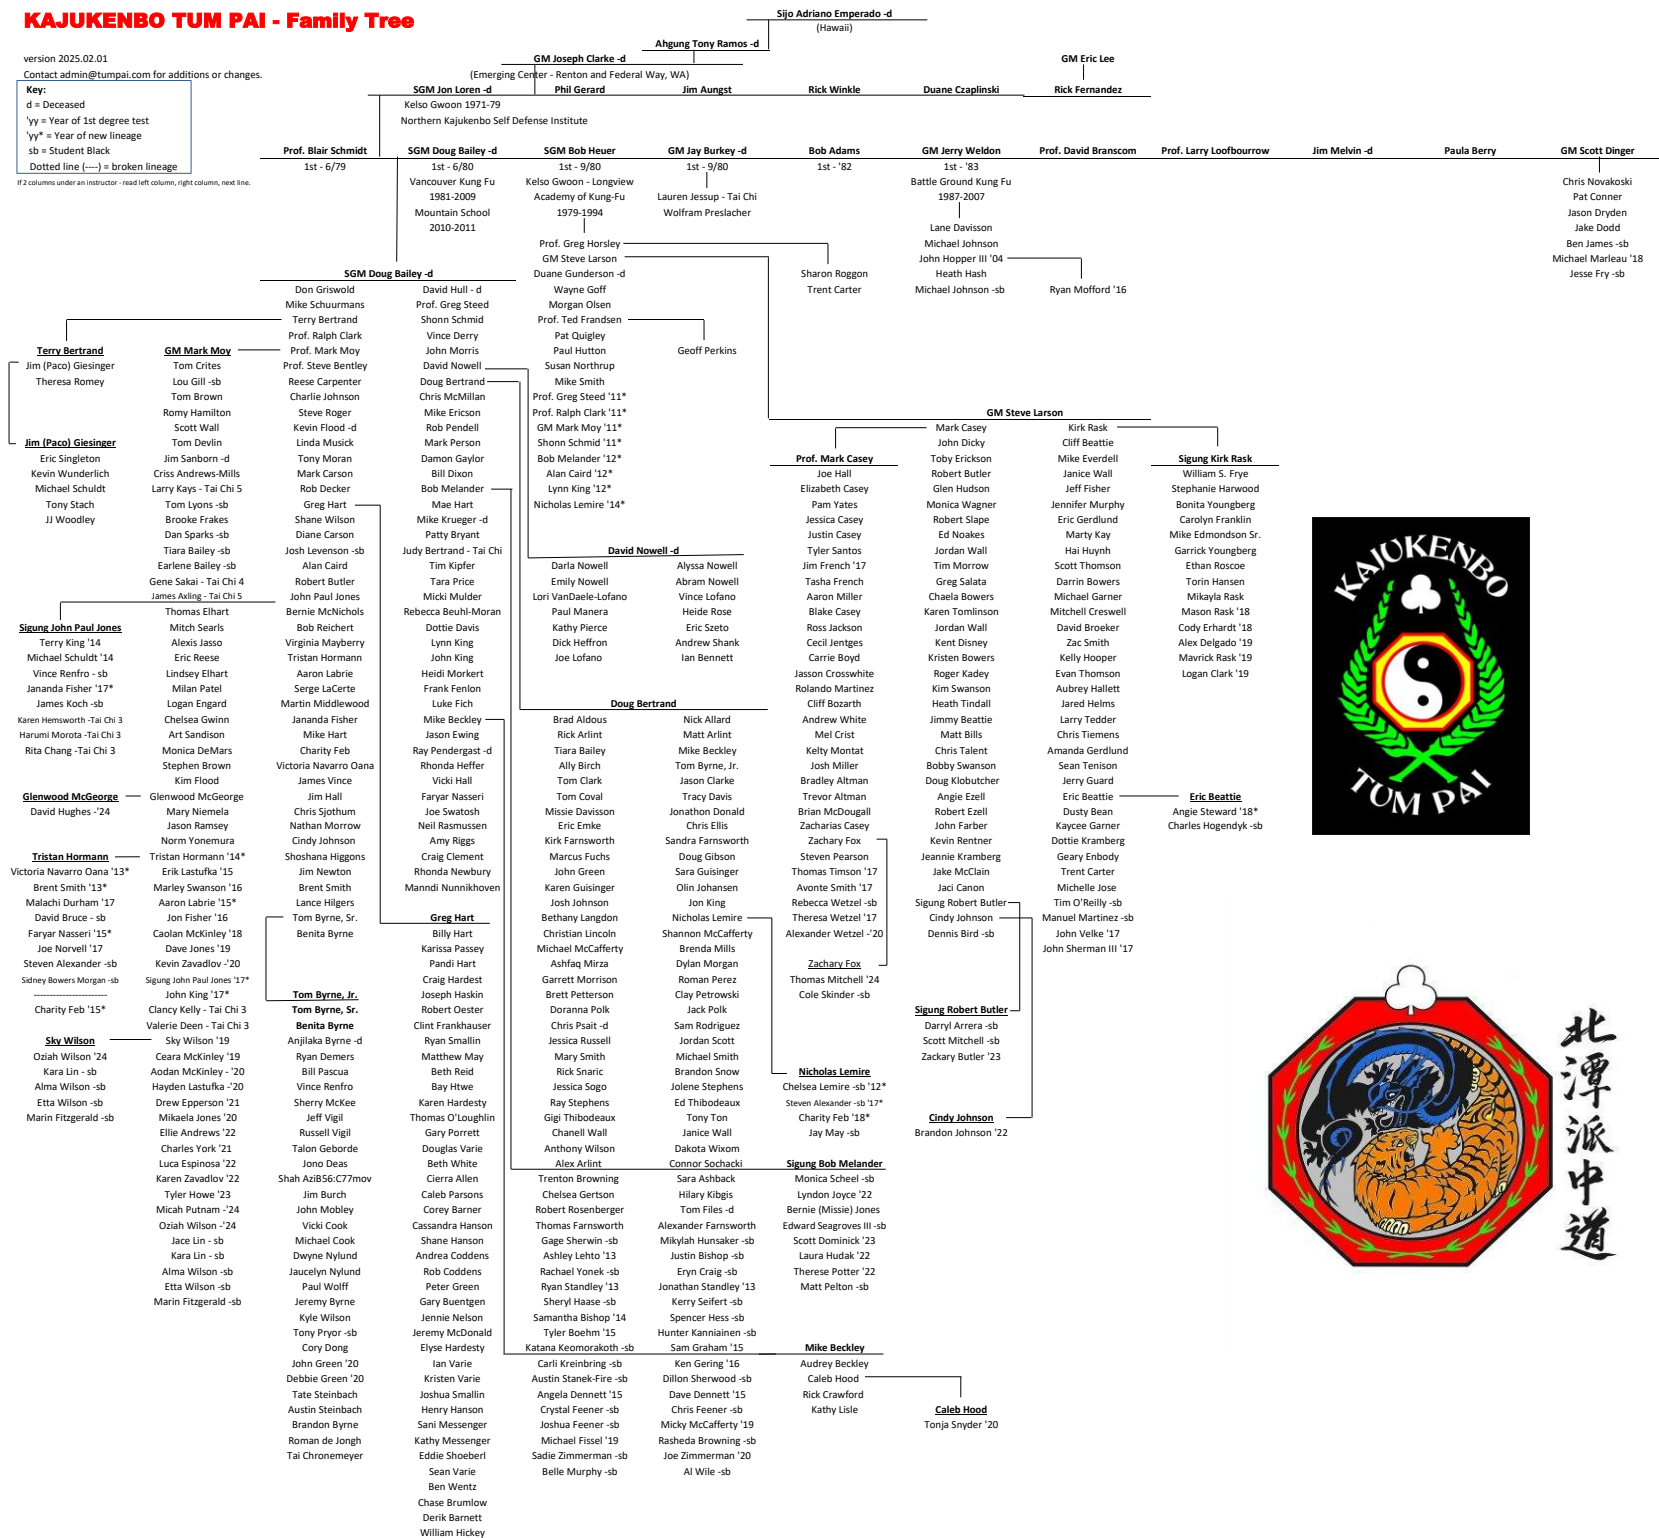

KAJUKENBO TUM PAI - Family Tree

Key:
d = Deceased
'yy = Year of 1st degree test
'yy* = Year of new lineage
sb = Student Black
Dotted line (---) = broken lineage

北潭派中道